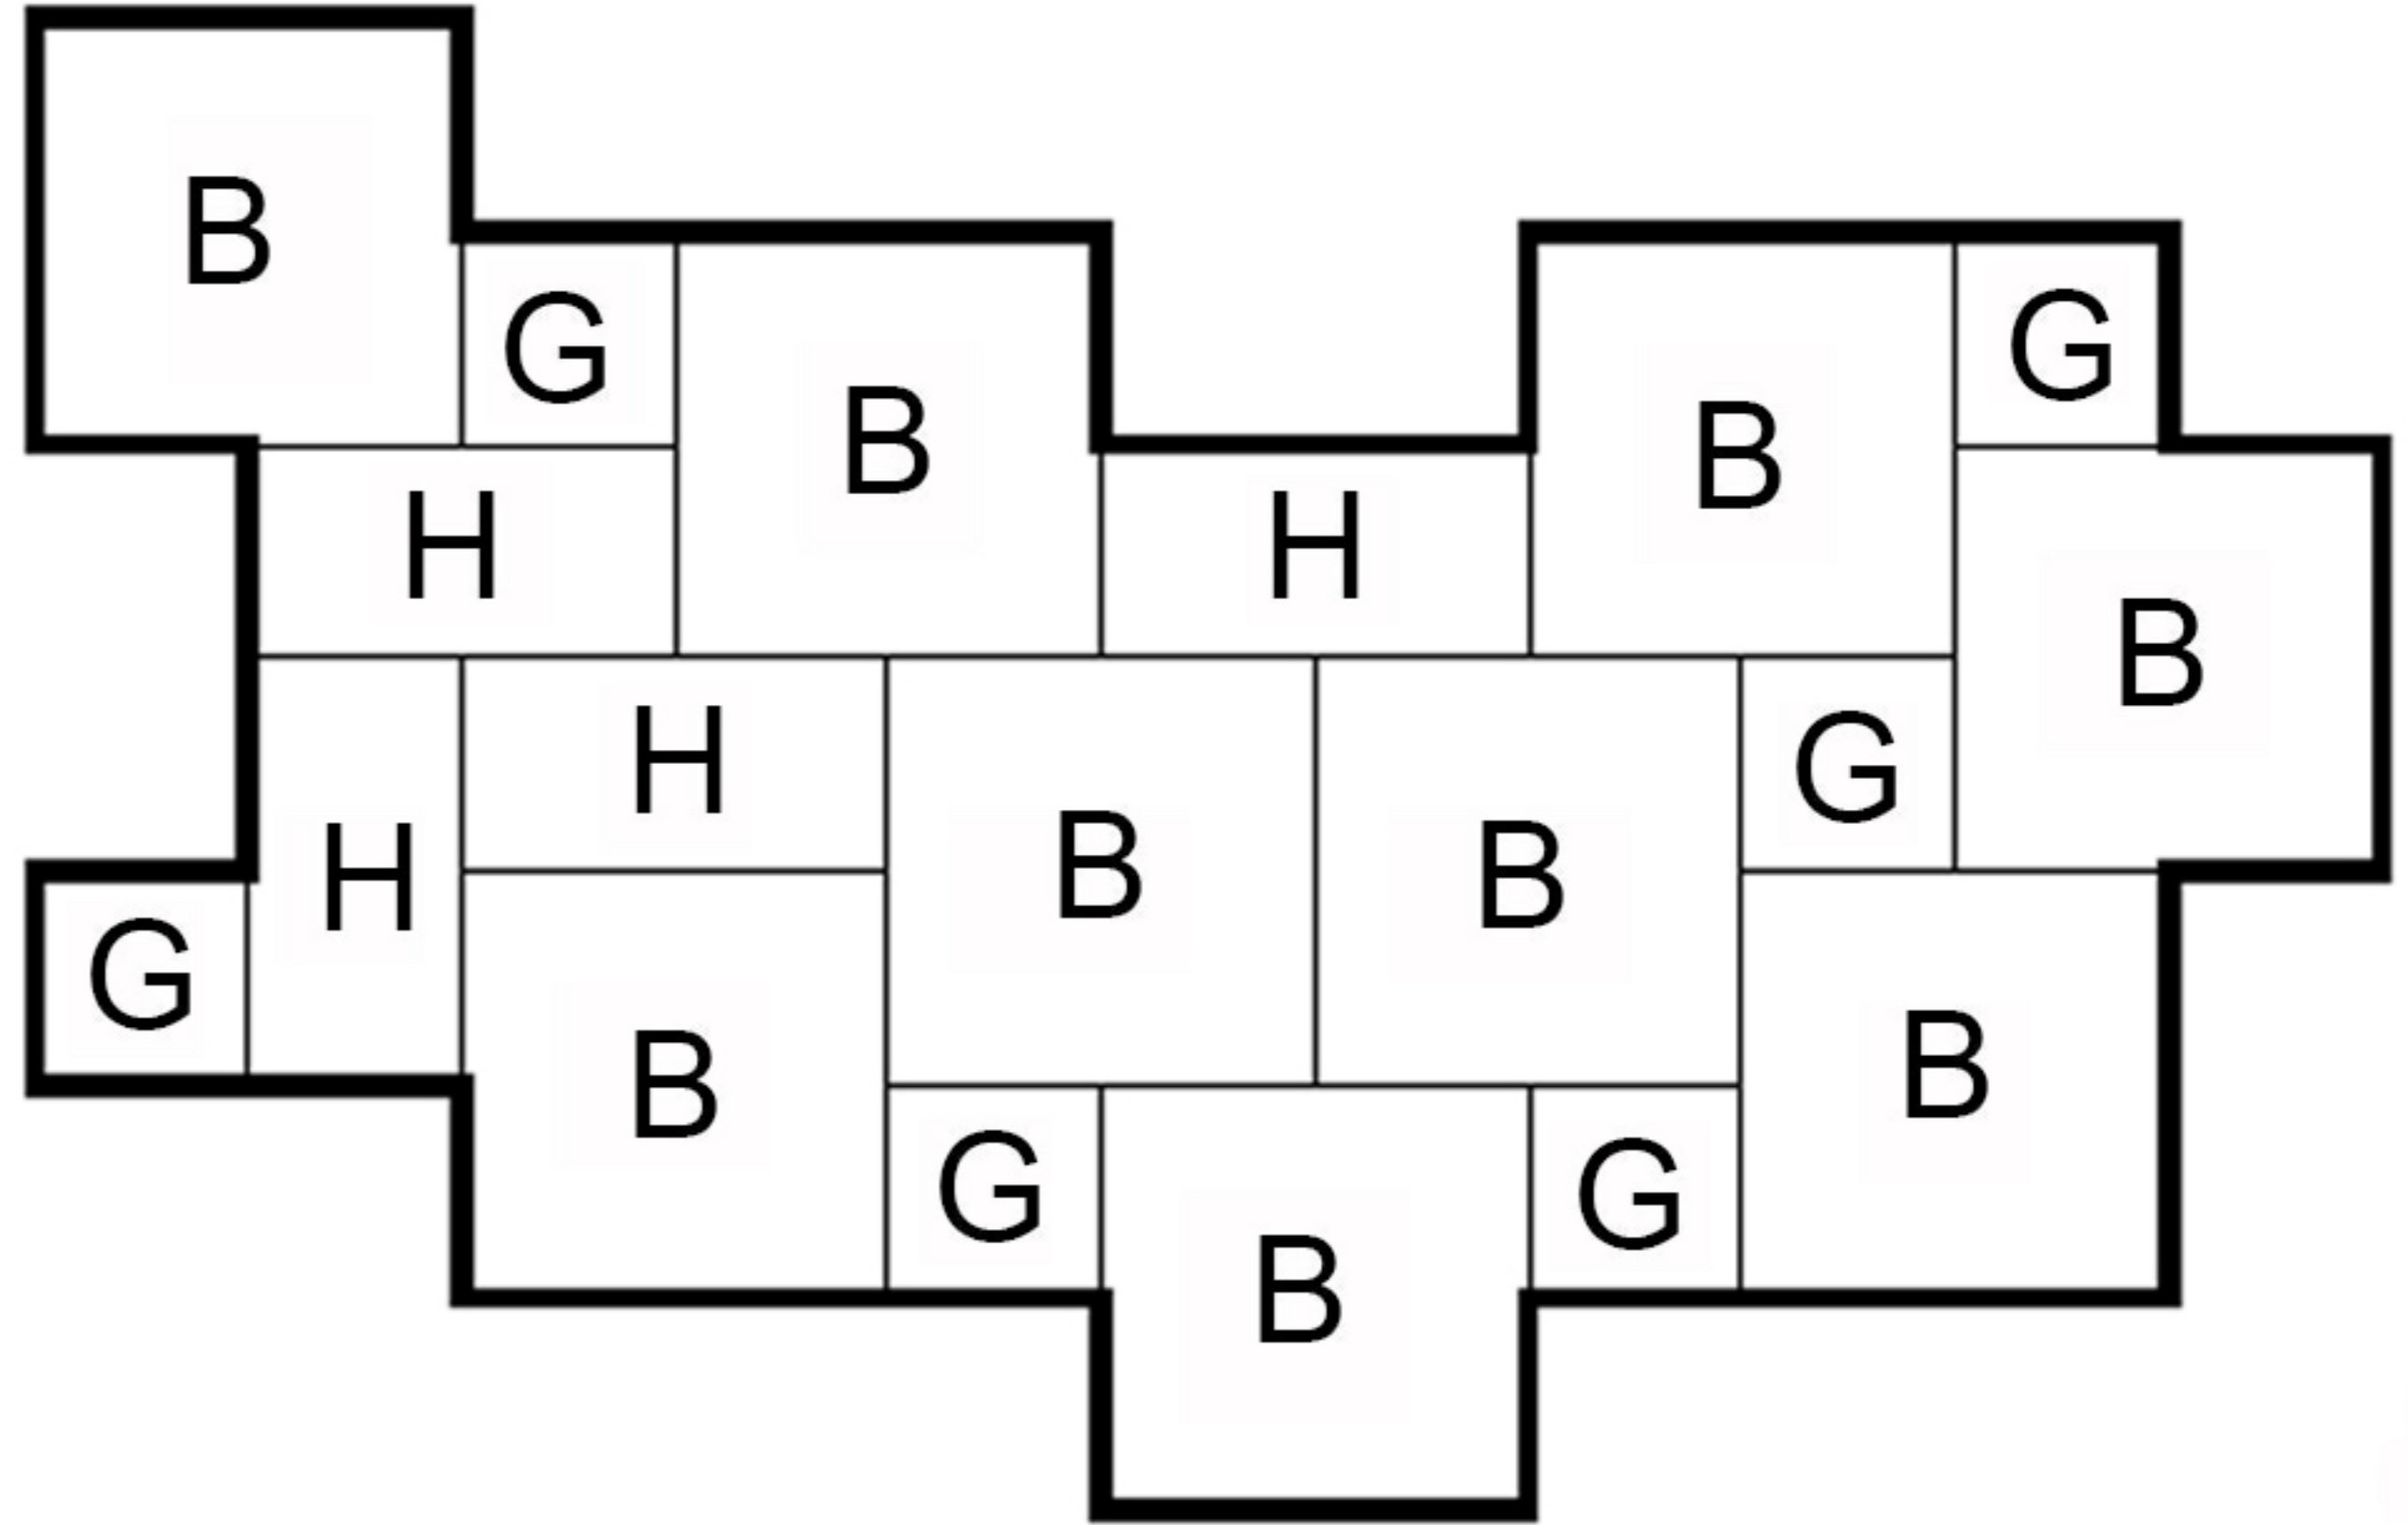

Canterbury Patio Pack Pattern

Pack Quantities :-

B - 9 No. 600x600mm

H - 8 No. 600x300mm

G - 8 No. 300x300mm

Repeatable pattern on right

Dimensions - 3.05m x 1.53m
(includes a nominal 10mm joint width)

Total Area - 4.68 sq m
(Excludes 2xG and 4xH
from full pack quantities)

All dimensions are approximate.

Pattern to the left shows how the above pattern repeats, it also shows how to square off the pattern using standard sizes.

All flag dimensions stated are nominal and joint widths are accounted for in any patio plan dimensions. Overall area coverage figures also include a nominal 10mm joint width. Depending on patterns and layouts joint widths may need to vary slightly to continue pattern lines through the patio. Brett Landscaping cannot be held responsible for any excess or shortfall of units resulting from these statistics.

Canterbury Patio Pack Patterns

Pack Quantities :-

B - 9 No. 600x600mm

H - 8 No. 600x300mm

G - 8 No. 300x300mm

Pack Area = 5.63 sq.m.

All dimensions are approximate.

Dimensions - 2.14m x 2.41m

(includes a nominal 10mm joint width)

Layout excludes 1 No. 600x600 unit

Dimensions - 1.22m x 4.58m (includes a nominal 10mm joint width)

Dimensions - 1.82m x 3.05m

(includes a nominal 10mm joint width)

Dimensions - 1.53m x 3.66m