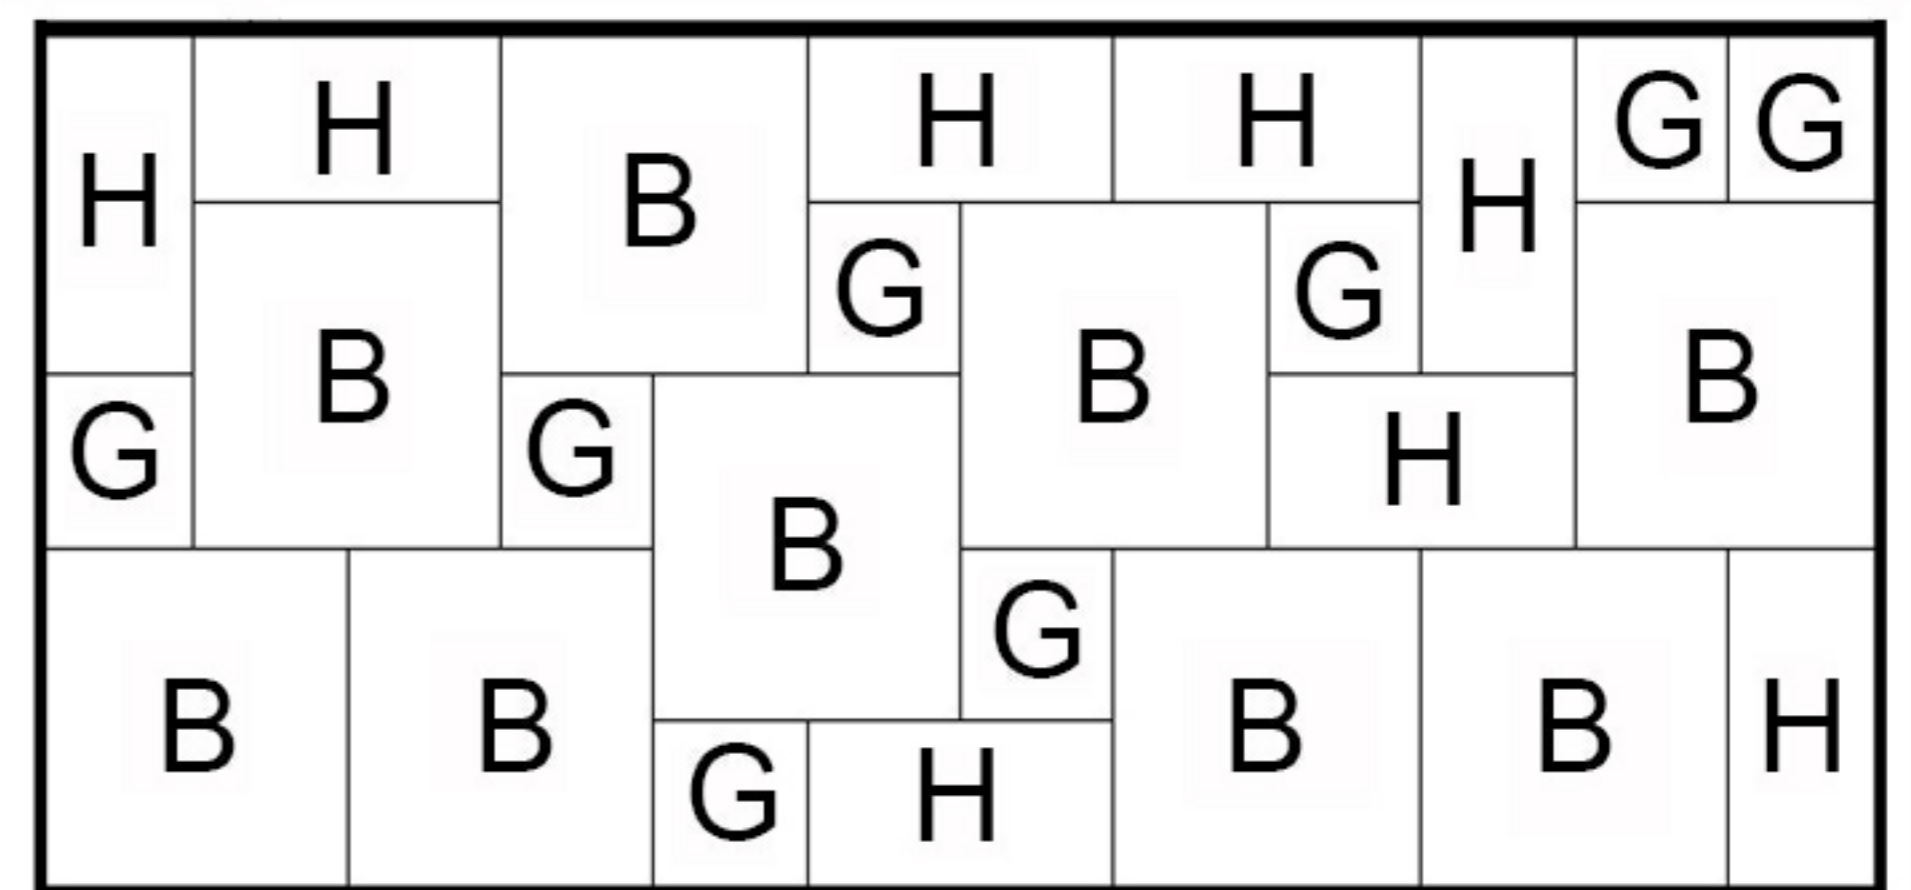

Dimensions - 1.53m x 3.66m

(includes a nominal 10mm joint width)