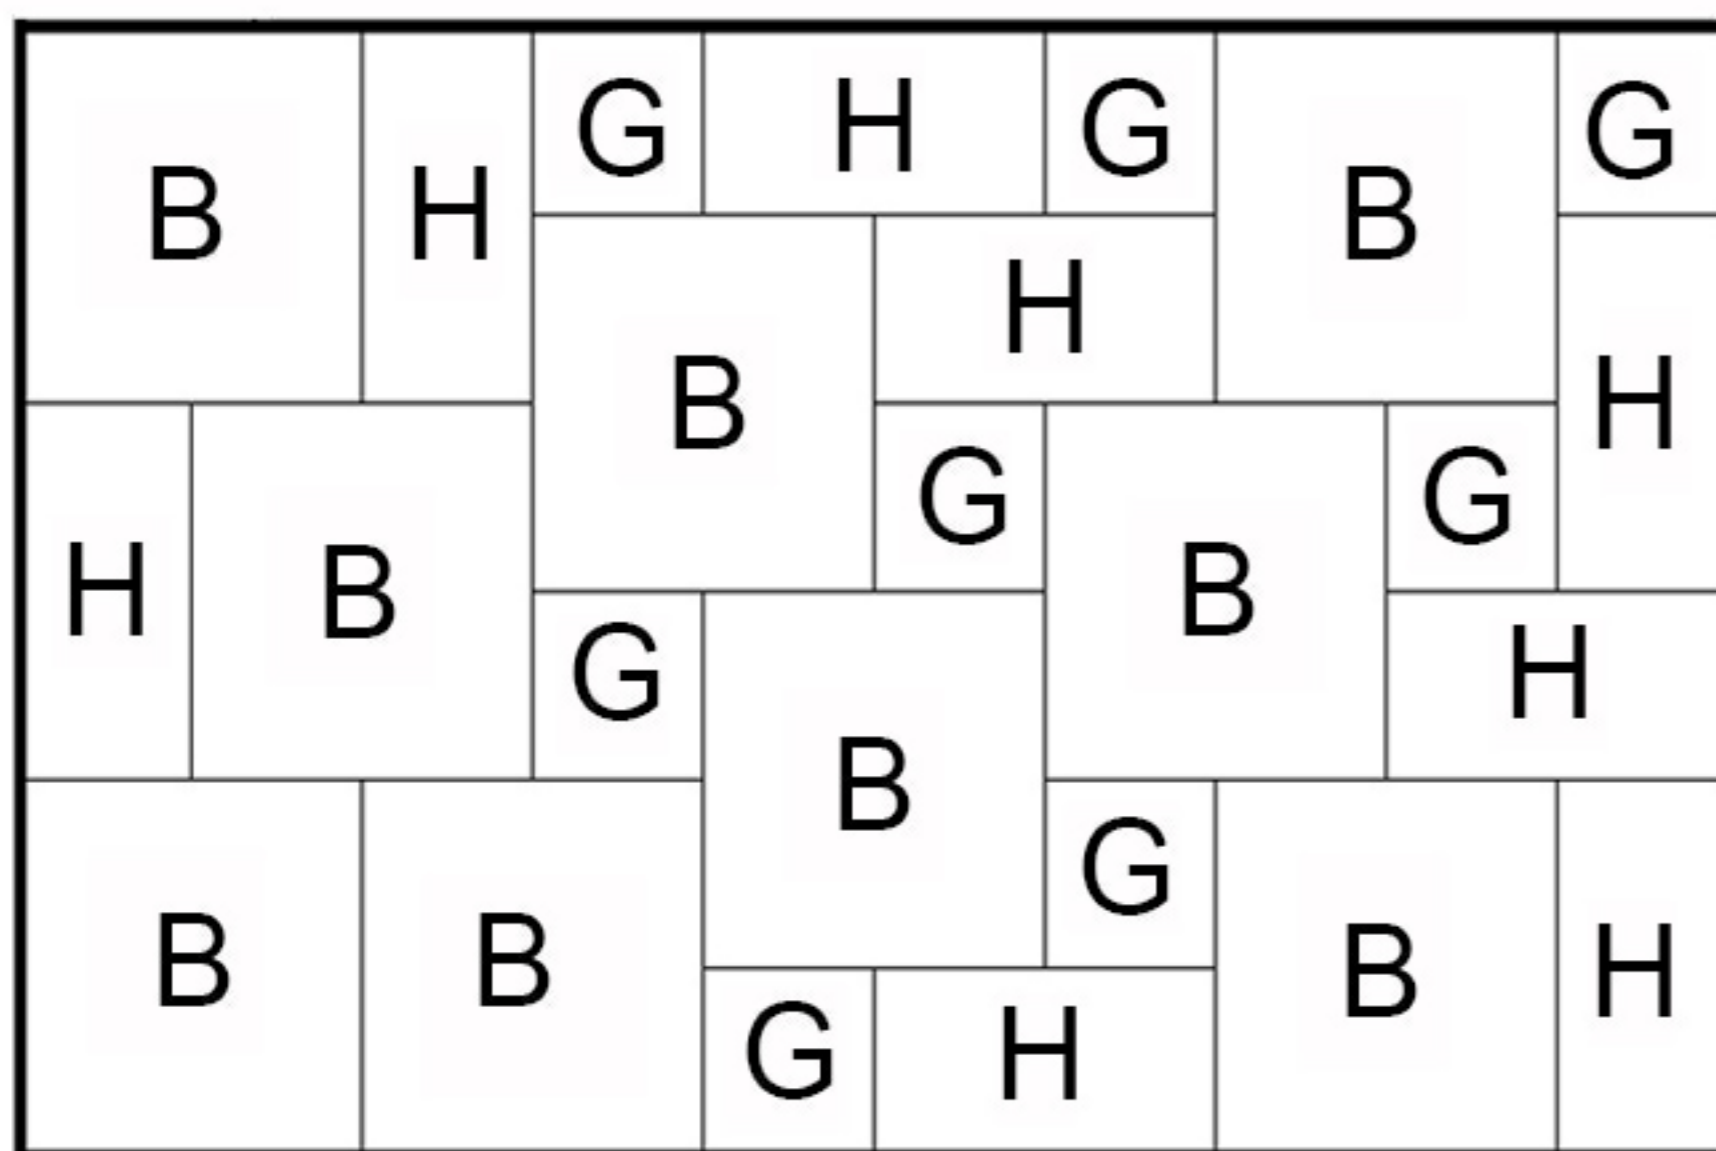

Dimensions - 1.82m x 3.05m

(includes a nominal 10mm joint width)